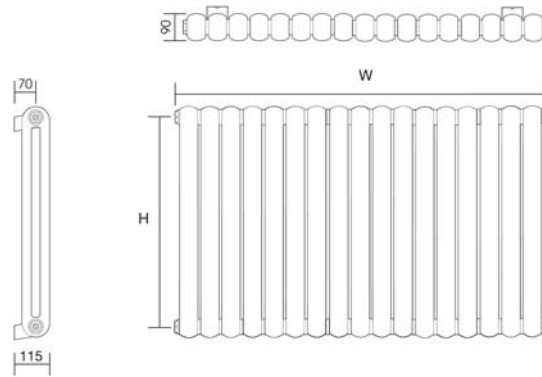

*Cassius horizontal*

**Material**  
• Mild steel

**Delivery**  
• Next working day

**5** Year guarantee

# Cassius

—horizontal—

The Cassius horizontal is available in the same two finishes as the vertical version, but in a choice of four widths, making this brand new radiator even more versatile.

Horizontal

Model	Height (H) (mm)	Width (W) (mm)	Watts $\Delta t$ 50°C	Btu's $\Delta t$ 50°C	White (ex VAT)	Anthracite Grey (ex VAT)	Weight (kgs)
<b>CASSIUS HORIZONTAL</b>							
Cassius 550 / 7	550	507	505	1722	<b>£179.00</b>	<b>£197.00</b>	17
Cassius 550 / 11	550	785	793	2706	<b>£275.00</b>	<b>£303.00</b>	27
Cassius 550 / 14	550	993	1009	3444	<b>£349.00</b>	<b>£384.00</b>	35
Cassius 550 / 17	550	1202	1210	4128	<b>£424.00</b>	<b>£466.00</b>	42