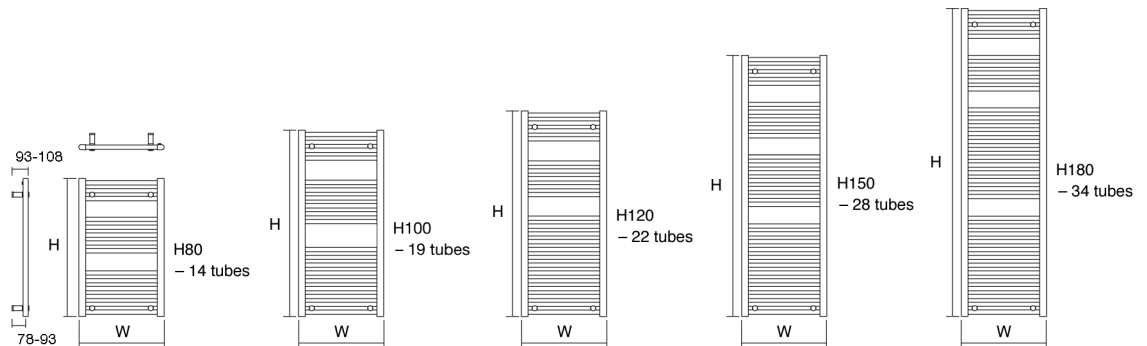

# Metro

Industry standard straight fronted ladder rail, the tried and tested Metro, with 25mm tubes, is available in a large selection of sizes to suit most applications. New additional sizes have now been added to this range!

Please note: Chrome finish reduces output by up to 20%.

Model	Height (H) (mm)	Width (W) (mm)	Pipe Centres (mm)	Watts $\Delta t$ 50°C	Btu's $\Delta t$ 50°C	Electric Element Wattage	White (ex VAT)	RAL Colour (ex VAT)	Chrome (ex VAT)	Weight (kgs)
<b>METRO</b>										
Metro 30 / 80	800	300	264	325	1109	300	<b>£58.00</b>	£175.00	<b>£89.00</b>	5
Metro 30 / 120	1200	300	264	490	1672	300	<b>£79.00</b>	£194.00	<b>£125.00</b>	8
Metro 40 / 80	800	400	364	370	1263	300	<b>£62.00</b>	£178.00	<b>£99.00</b>	6
Metro 40 / 120	1200	400	364	530	1809	300	<b>£85.00</b>	£200.00	<b>£141.00</b>	9
Metro 40 / 180	1800	400	364	840	2866	900	<b>£119.00</b>	£232.00	<b>£205.00</b>	13
Metro 50 / 80	800	500	464	420	1433	300	<b>£68.00</b>	£184.00	<b>£112.00</b>	7
Metro 50 / 100	1000	500	464	538	1836	300	–	–	<b>£141.00</b>	9
Metro 50 / 120	1200	500	464	600	2047	600	<b>£92.00</b>	£207.00	<b>£159.00</b>	11
Metro 50 / 150	1500	500	464	750	2559	600	<b>£119.00</b>	£229.00	<b>£179.00</b>	13
Metro 50 / 180	1800	500	464	925	3156	900	<b>£143.00</b>	£255.00	<b>£234.00</b>	16
Metro 60 / 80	800	600	564	445	1518	300	<b>£72.00</b>	£188.00	<b>£122.00</b>	8
Metro 60 / 100	1000	600	564	589	2010	600	–	–	<b>£154.00</b>	10
Metro 60 / 120	1200	600	564	710	2422	600	<b>£102.00</b>	£216.00	<b>£176.00</b>	12
Metro 60 / 150	1500	600	564	900	3070	600	<b>£126.00</b>	£239.00	<b>£199.00</b>	15
Metro 60 / 180	1800	600	564	1107	3777	900	<b>£147.00</b>	£266.00	<b>£259.00</b>	18