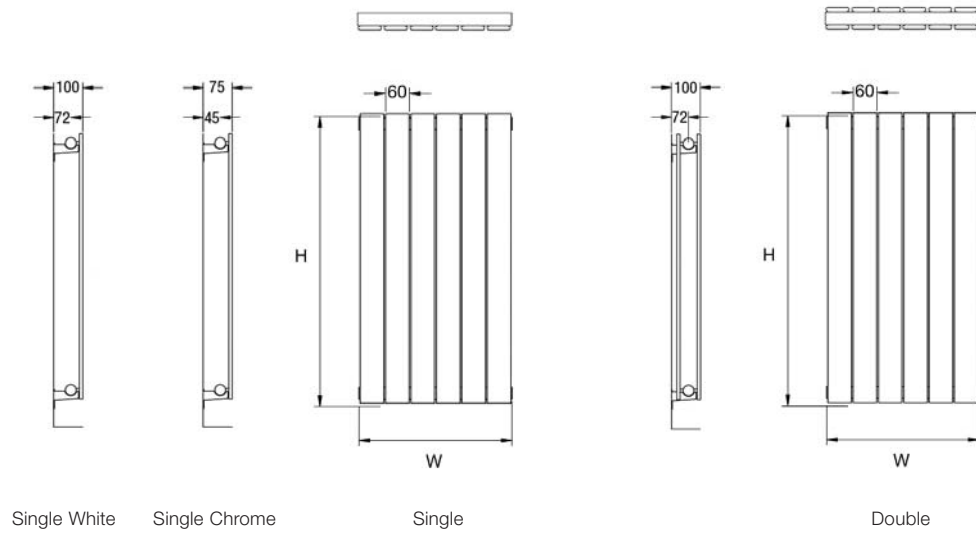

With sleek and simple lines the Axis vertical radiator fits into any room environment. It comes in two widths, and is available in white and chrome in the single and white in the double version.

Model	Height (H) (mm)	Width (W) (mm)	Watts Δt 50°C	Btu's Δt 50°C	White (ex VAT)	Chrome (ex VAT)	Weight (kgs)
AXIS – SINGLE WHITE							
Axis 180 / 4W	1800	272	739	2521	£165.00	–	14
Axis 180 / 6W	1800	408	1073	3661	£198.00	–	21
AXIS – SINGLE CHROME							
Axis 180 / 4C	1800	290	616	2101	–	£335.00	14
Axis 180 / 6C	1800	430	894	3050	–	£485.00	21
AXIS – DOUBLE WHITE							
Axis 180 / 4D	1800	272	1096	3740	£288.00	–	25
Axis 180 / 6D	1800	408	1645	5612	£378.00	–	39