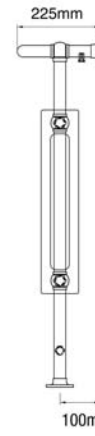

Lynford Essential

Croxton Essential

Essential Traditional Towel Rails

Material

- Brass (Mild Steel radiator inserts)

Delivery

- Next working day

5 Year guarantee

Lynford – Essential

Croxton – Essential

Model	Height (H) (mm)	Width (W) (mm)	Watts Δt 50°C	Btu's Δt 50°C	Chrome (ex VAT)	Weight (kgs)
LYNFORD – ESSENTIAL						
Lynford – ESS	952	497	510	1740	£354.00	15
CROXTON – ESSENTIAL						
Croxton – ESS	952	680	779	2658	£378.00	16