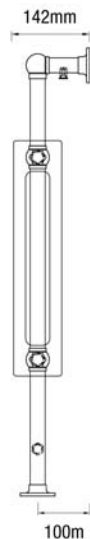

Essential Traditional Towel Rails

Our range of imported brass traditional towel rails are available in chrome and are for central heating installation only. We stock one size of each model for quick delivery and competitive prices, whilst maintaining exceptional quality.

Lynford Essential

Croxton Essential

Essential Traditional Towel Rails

Material

- Brass (Mild Steel radiator inserts)

Delivery

- Next working day

5 Year guarantee

Lynford – Essential

Croxton – Essential

Model	Height (H) (mm)	Width (W) (mm)	Watts Δt 50°C	Btu's Δt 50°C	Chrome (ex VAT)	Weight (kgs)
LYNFORD – ESSENTIAL						
Lynford – ESS	952	497	510	1740	£354.00	15
CROXTON – ESSENTIAL						
Croxton – ESS	952	680	779	2658	£378.00	16