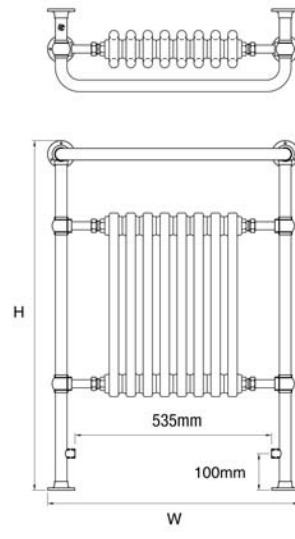

Lynford Essential

Croxton Essential

Essential Traditional Towel Rails

Material

- Brass (Mild Steel radiator inserts)

Delivery

- Next working day

5 Year guarantee

Lynford – Essential

Croxton – Essential

Model	Height (H) (mm)	Width (W) (mm)	Watts Δt 50°C	Btu's Δt 50°C	Chrome (ex VAT)	Weight (kgs)
LYNFORD – ESSENTIAL						
Lynford – ESS	952	497	510	1740	£354.00	15
CROXTON – ESSENTIAL						
Croxton – ESS	952	680	779	2658	£378.00	16