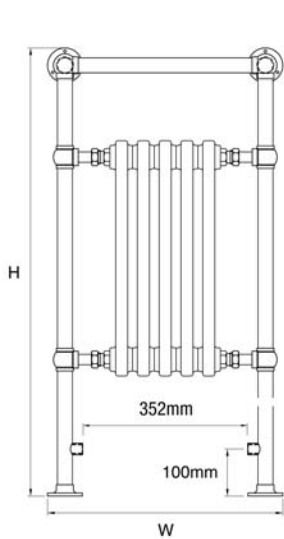

Lynford Essential

Croxton Essential

Essential Traditional Towel Rails

Material

- Brass (Mild Steel radiator inserts)

Delivery

- Next working day

5 Year guarantee

Lynford – Essential

Croxton – Essential

Model	Height (H) (mm)	Width (W) (mm)	Watts Δt 50°C	Btu's Δt 50°C	Chrome (ex VAT)	Weight (kgs)
LYNFORD – ESSENTIAL						
Lynford – ESS	952	497	510	1740	£354.00	15
CROXTON – ESSENTIAL						
Croxton – ESS	952	680	779	2658	£378.00	16