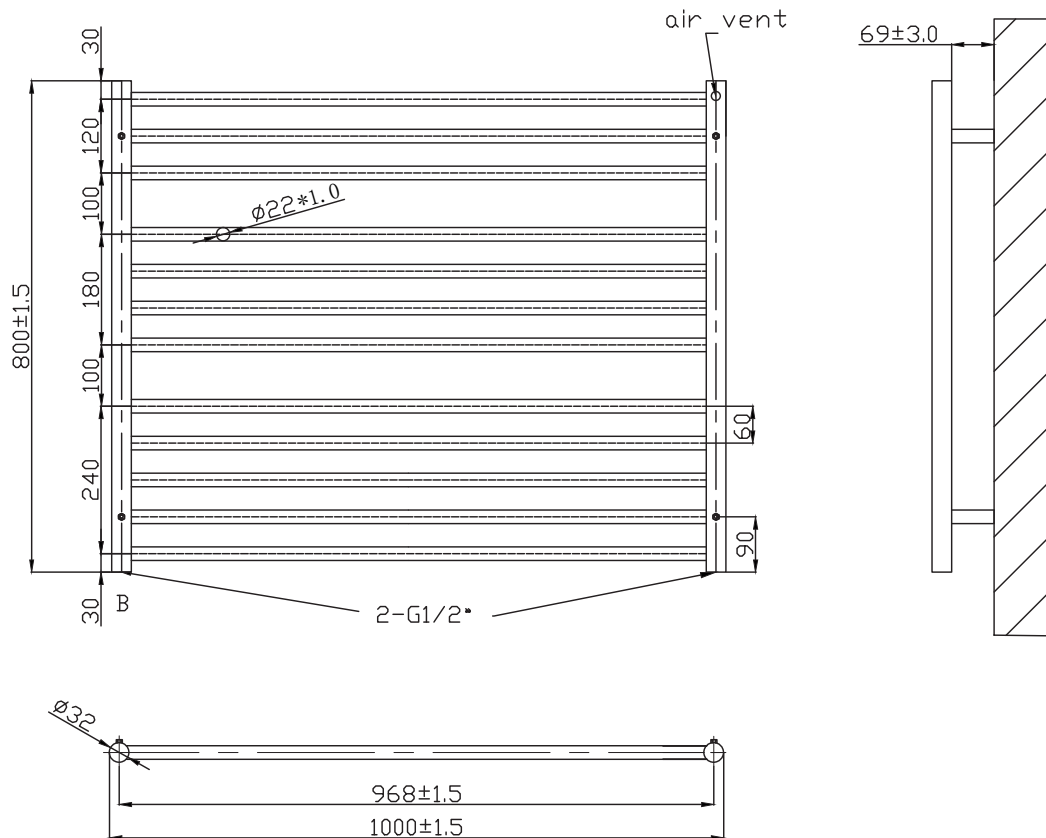

Phoenix

DESIGNED FOR YOU

Technical Data Sheet

Range: Radiators
 Type: Zonta
 Code: RA321
 Version/Date: v1 04/16

800 x 1200 Model shown

Information:

| Height | Width | Pipe Centres | Wall to Pipe Centres | Watts | BTU's | Code |
|--------|-------|--------------|----------------------|-------|-------|-------|
| 800 | 1000 | 968 | 87 | 503 | 1715 | RA321 |

Notes: Drawings may not be to scale. All dimensions in mm unless otherwise stated. Information correct at time of printing but subject to change at any time.